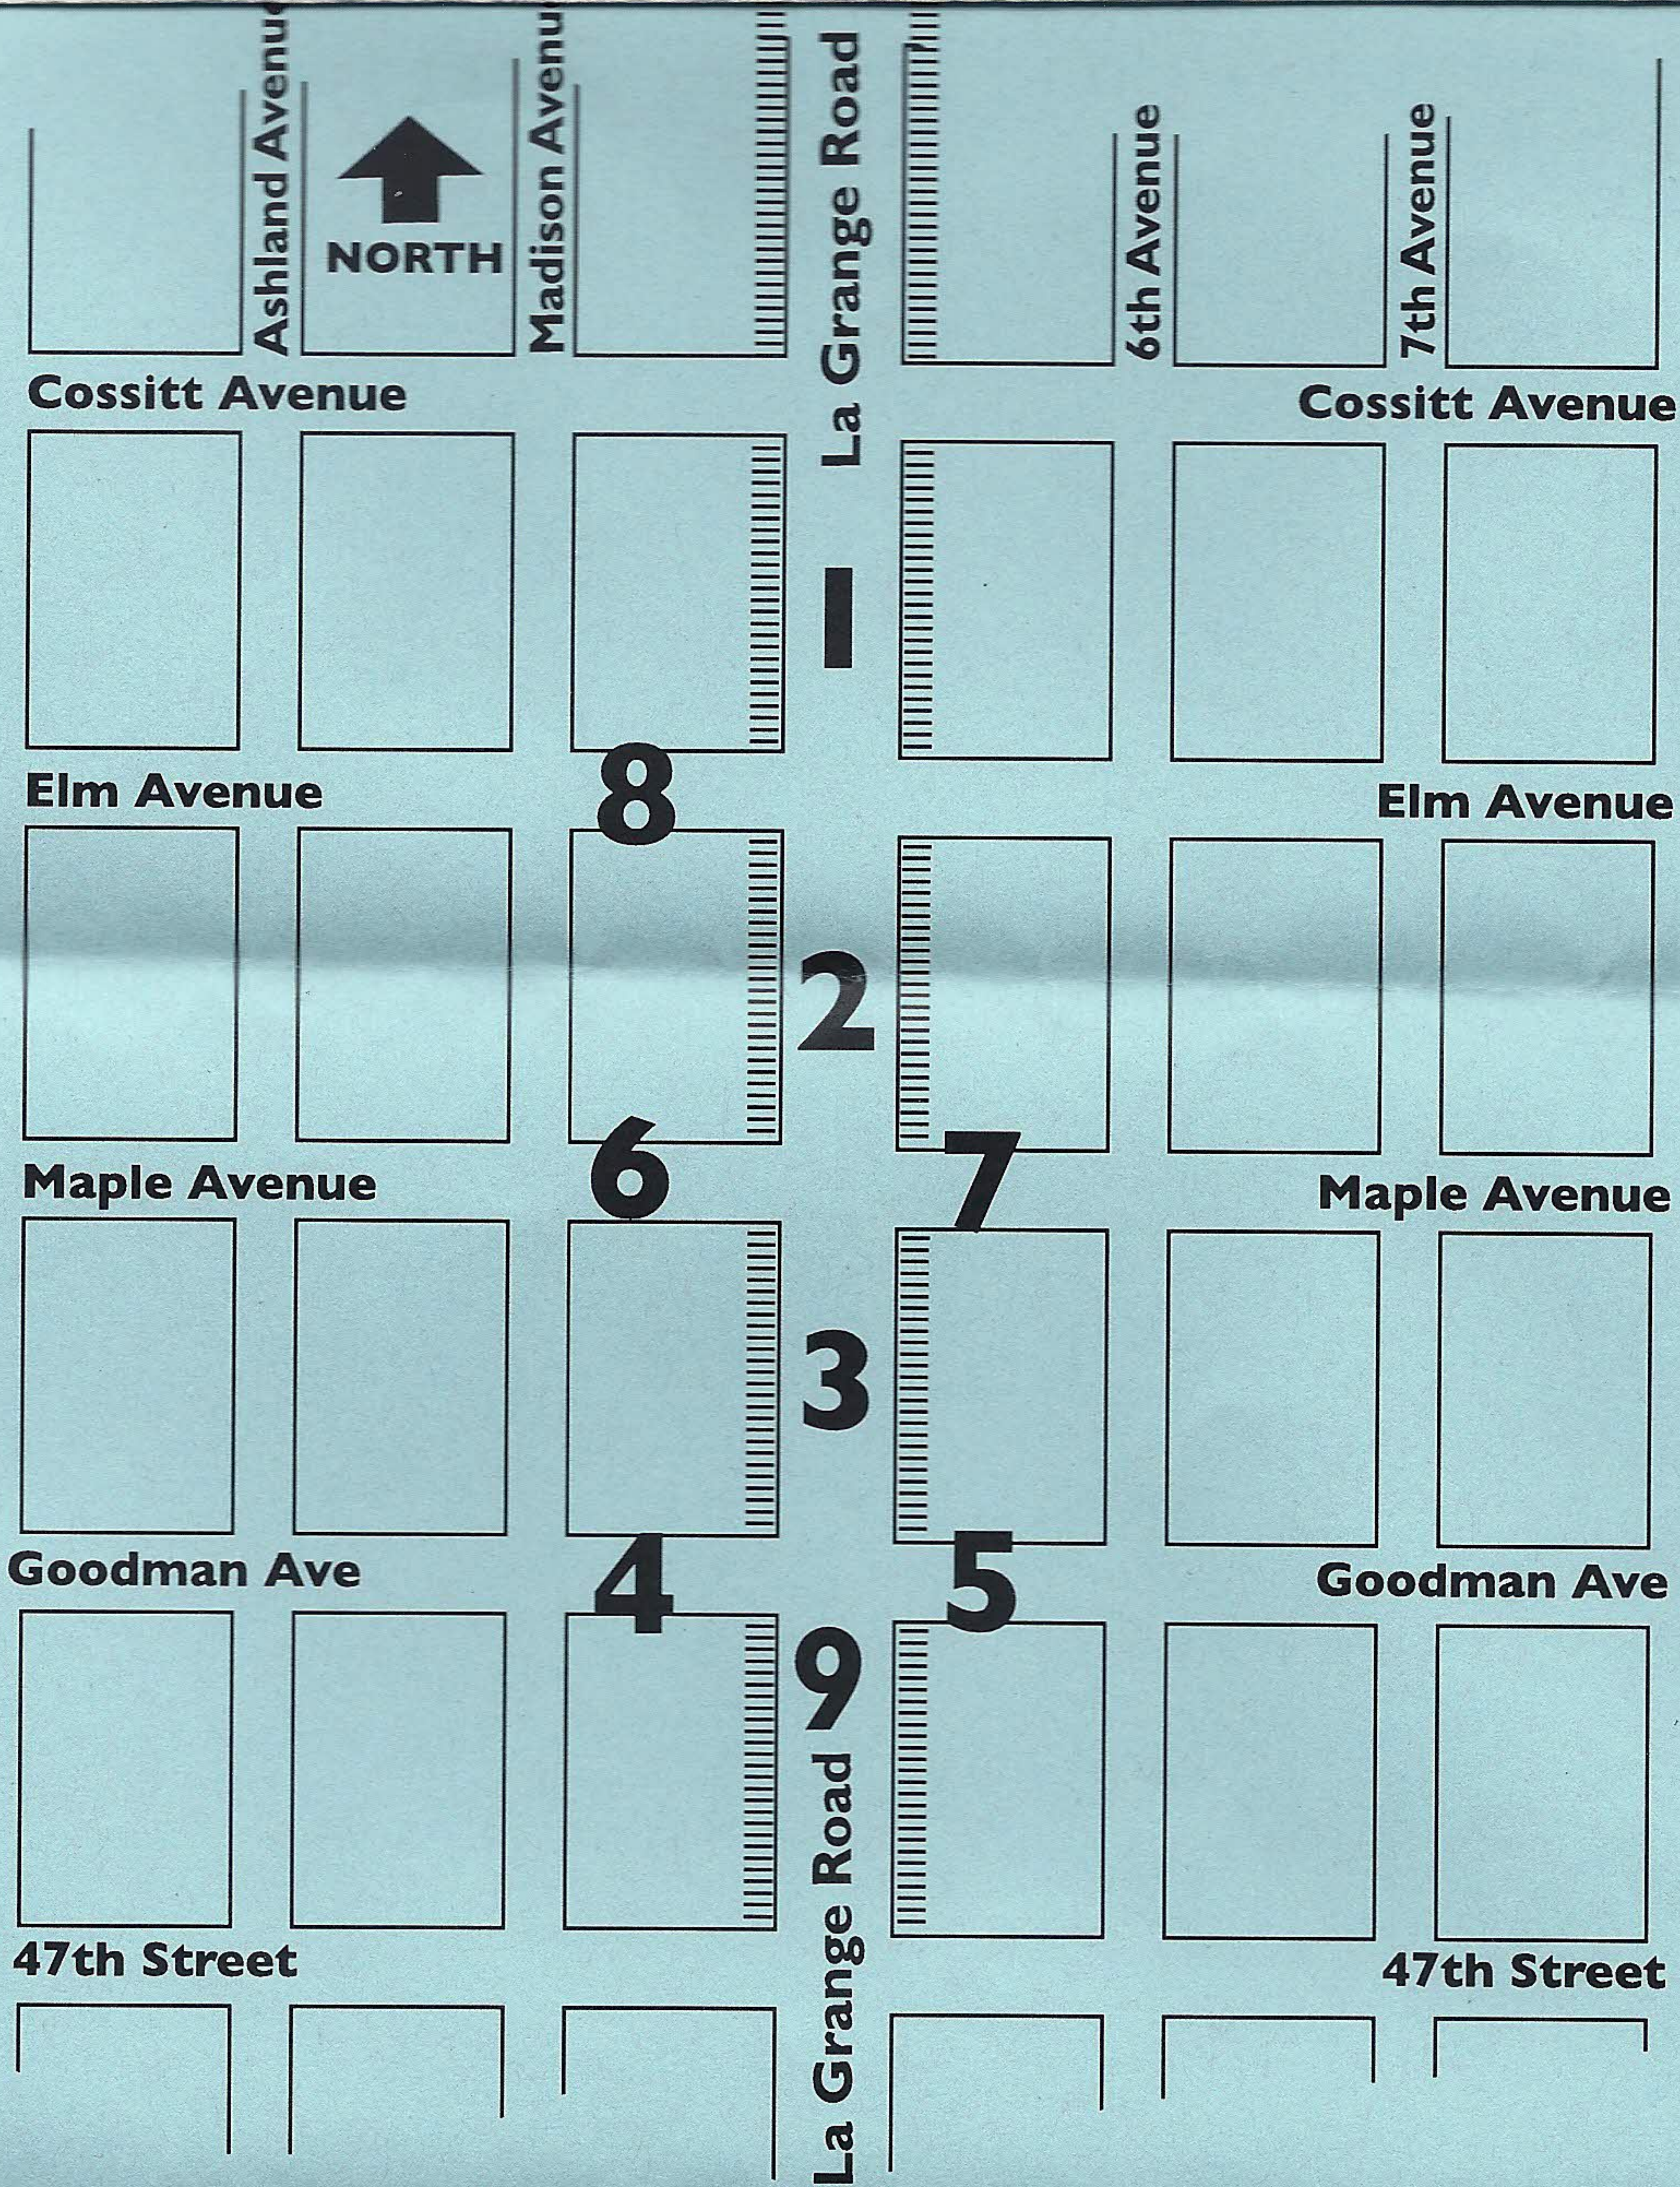

# PET PARADE LINEUP AND INSTRUCTIONS

June 4, 2011

You are Number 63 and your lineup area is Number 5 located on Goodman Avenue East of La Grange Road. Line-up is at 8:30 am with the parade stepping off at 9:30 am sharp.

## PET PARADE ASSEMBLY AREAS

1. Color Guard, Police Escort and Fire Equipment

La Grange Road South of Cossitt Ave

2. Dogs & Pals

Section 2A – Even Entry Numbers

2B – Odd Entry Numbers

La Grange Road South of Elm Ave

3. Pets & Pals

(Pets other than dogs, stuffed animals or dressed in costumes)

La Grange Road South of Maple Ave

4. Pals on Wheels

(Bikes, skateboards, etc.)

Goodman Ave. West of La Grange Road

5. Goodman Ave. East of La Grange Road

6. Maple Ave. West of La Grange Road

7. Maple Ave. East of La Grange Road

8. Elm Ave. West of La Grange Road

9. La Grange Road South of Goodman

SALT Creek  
Line up  
#63

Still  
Rockin'  
at 65